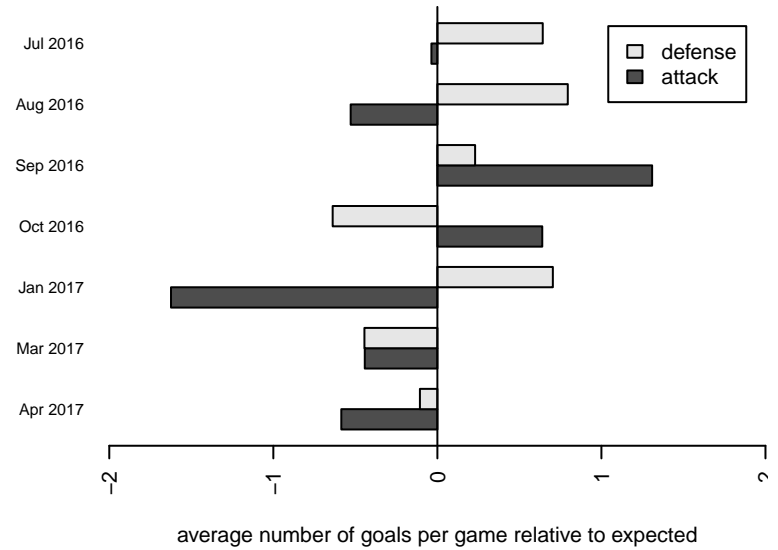

Performance relative to 13 month average