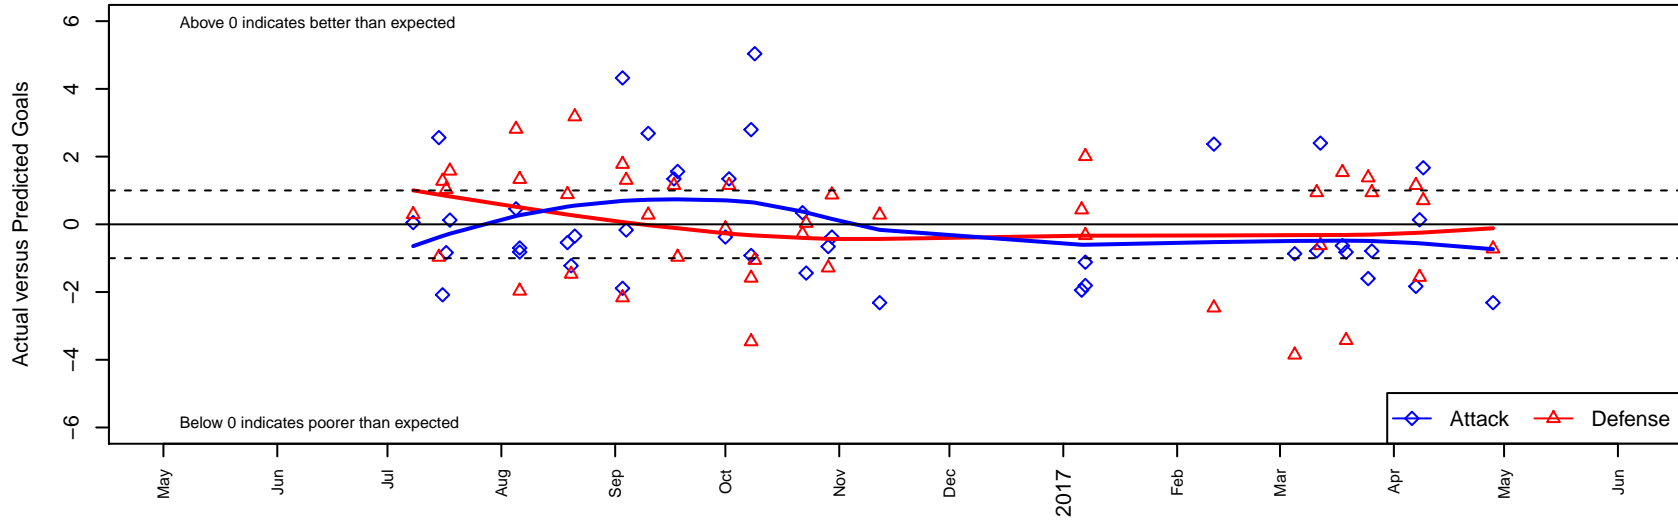

ISC Gunners A B05

Issaquah SC
 Issaquah, WA
 B05 total strength=729
 attack=1.03 defense=0.59
 fall league = PSPL WSPL 1 U12
 spr league = Spr PSPL Classic 2 Blue U13

alt names used:
 ISC GUNNERS FC
 ISC GUNNERS B05A
 ISC GUNNERS FC ISC GUNNERS B05A (WA)
 ISC GUNNERS FC ISC GUNNERS B05A
 ISC Gunners B05A
 ISC GUNNERS FC ISC GUNNERS B05A (WA)
 ISC Gunners B05A
 ISC GUNNERS FC ISC GUNNERS B05A (WA)

ISC Gunners A B05
 Dots are actual minus expected GF (blue circles) and GA (red triangles).
 Blue line is smoothed change in attack strength. Red is smoothed change in defense strength.

**attack and defense variance (black dot)
relative to other teams
and top 10 in region**