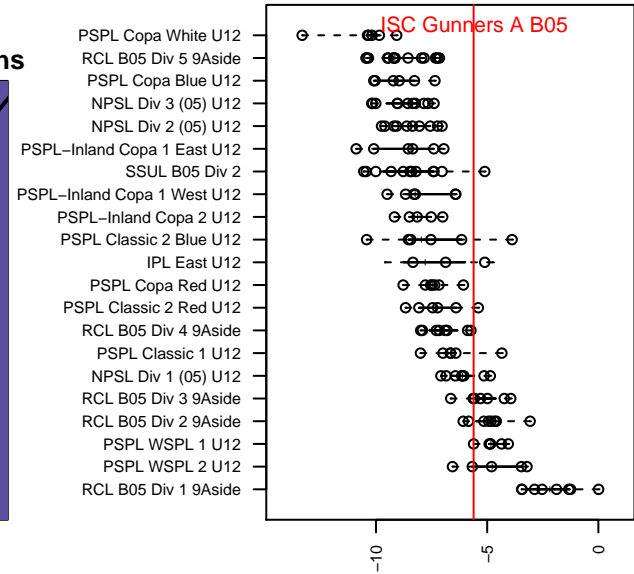

**attack and defense rating
relative to others at age
and all opponents in last 13 months**